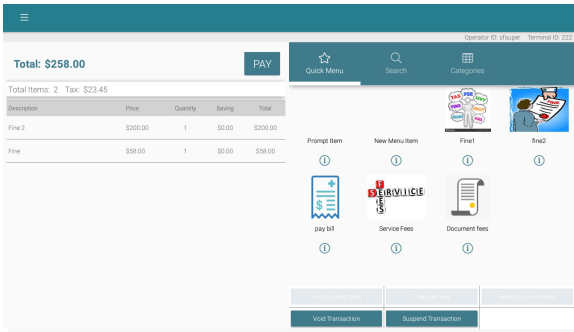

Features

QUICK MENU

Tap to choose services from the easily accessible quick menu