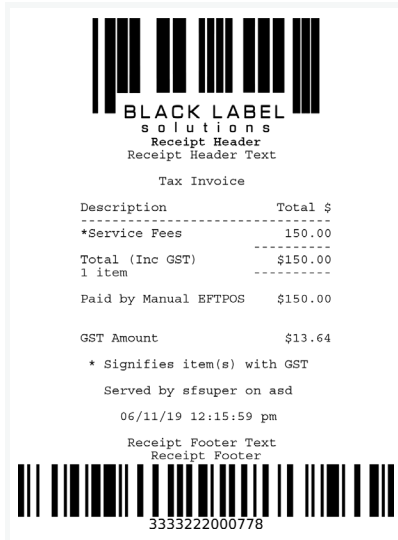

Features

QUICK MENU

Tap to choose services from the easily accessible quick menu

MULTIPLE MODES OF PAYMENT

Customers have options to choose their preferred mode of payment

VIEW TRANSACTIONS

View transactions by tender type

RECEIPT

Customers can receive receipts by email

Flexible Deployment

Black Label Enterprise POS is underpinned by the security, power and freedom of Microsoft Azure cloud. The solution offers you:

RAPID, LOW COST DEPLOYMENT