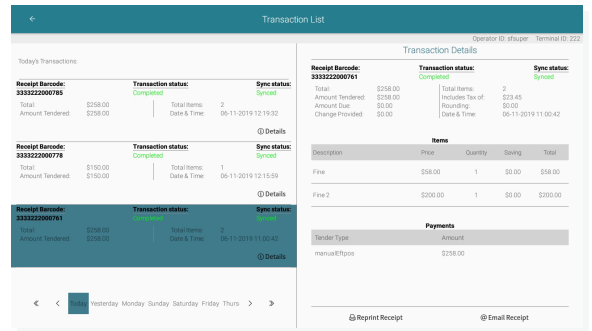

Features

QUICK MENU

Tap to choose services from the easily accessible quick menu

MULTIPLE MODES OF PAYMENT

Customers have options to choose their preferred mode of payment

VIEW TRANSACTIONS

View transactions by tender type

RECEIPT

Customers can receive receipts by email

Flexible Deployment

Black Label Enterprise POS is underpinned by the security, power and freedom of Microsoft Azure cloud. The solution offers you:

RAPID, LOW COST DEPLOYMENT